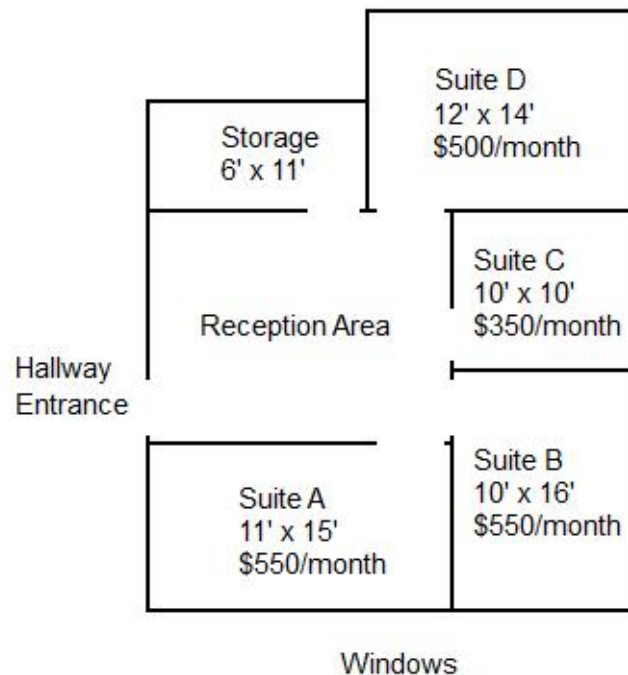

Office Suites Available

5350 College Boulevard | Overland Park, KS 66211 | (913) 387-2011

Four individual office suites are available for rent in the College Corporate Centre business park conveniently located near College Boulevard and Nall Avenue in Overland Park. These offices can be rented month to month and include maintenance, utilities and nightly cleaning services. College Corporate Centre is a beautifully landscaped office park featuring tree lined walkways, rich flower gardens and quiet picnic areas in a great suburban location.