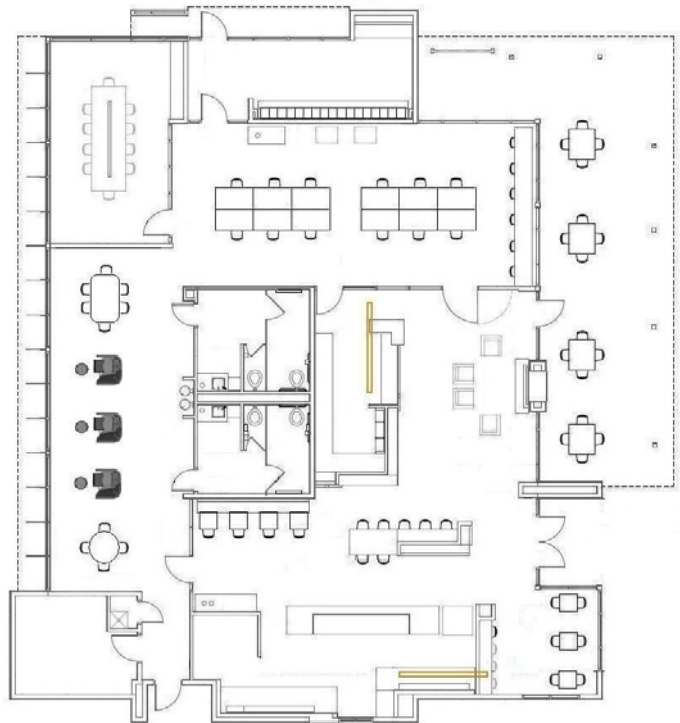

10650 Roe | Overland Park KS | 66207 | (913) 831-8490

www.visitecafe.com