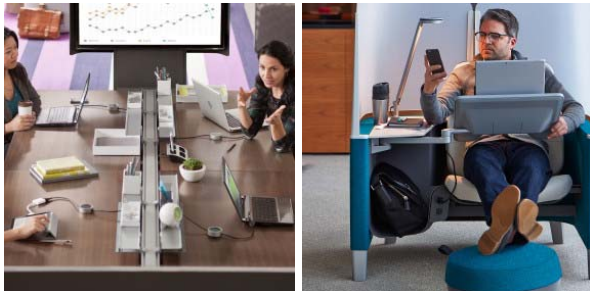

Meet. Work. Refresh.

eca'ef redefines the workplace. Perfect for mobile workers and home based professionals. Everything you need under one roof. Featuring open work spaces in a coffee house environment. Fully equipped conference and meeting rooms you can rent by the hour or by the day. We offer video conferencing, wireless internet, mailboxes, lockers, shipping services, shredding services, mobile gear and a complete supply of office products. Print, copy, scan and fax directly from your laptop, iPad or smartphone. You'll love our full service coffee house and business lounge. Stop by today for a free cup of coffee and a tour of this exciting new facility. See what the future looks like!

** For a limited time we are offering Preferred Memberships which include free conference room hours, priority scheduling, dedicated co-working stations, discounts on all merchandise, listing on our web site and building directory, invitation to all of our information and productivity events, eca'ef coffee mug, T-shirt and free brewed coffee.*