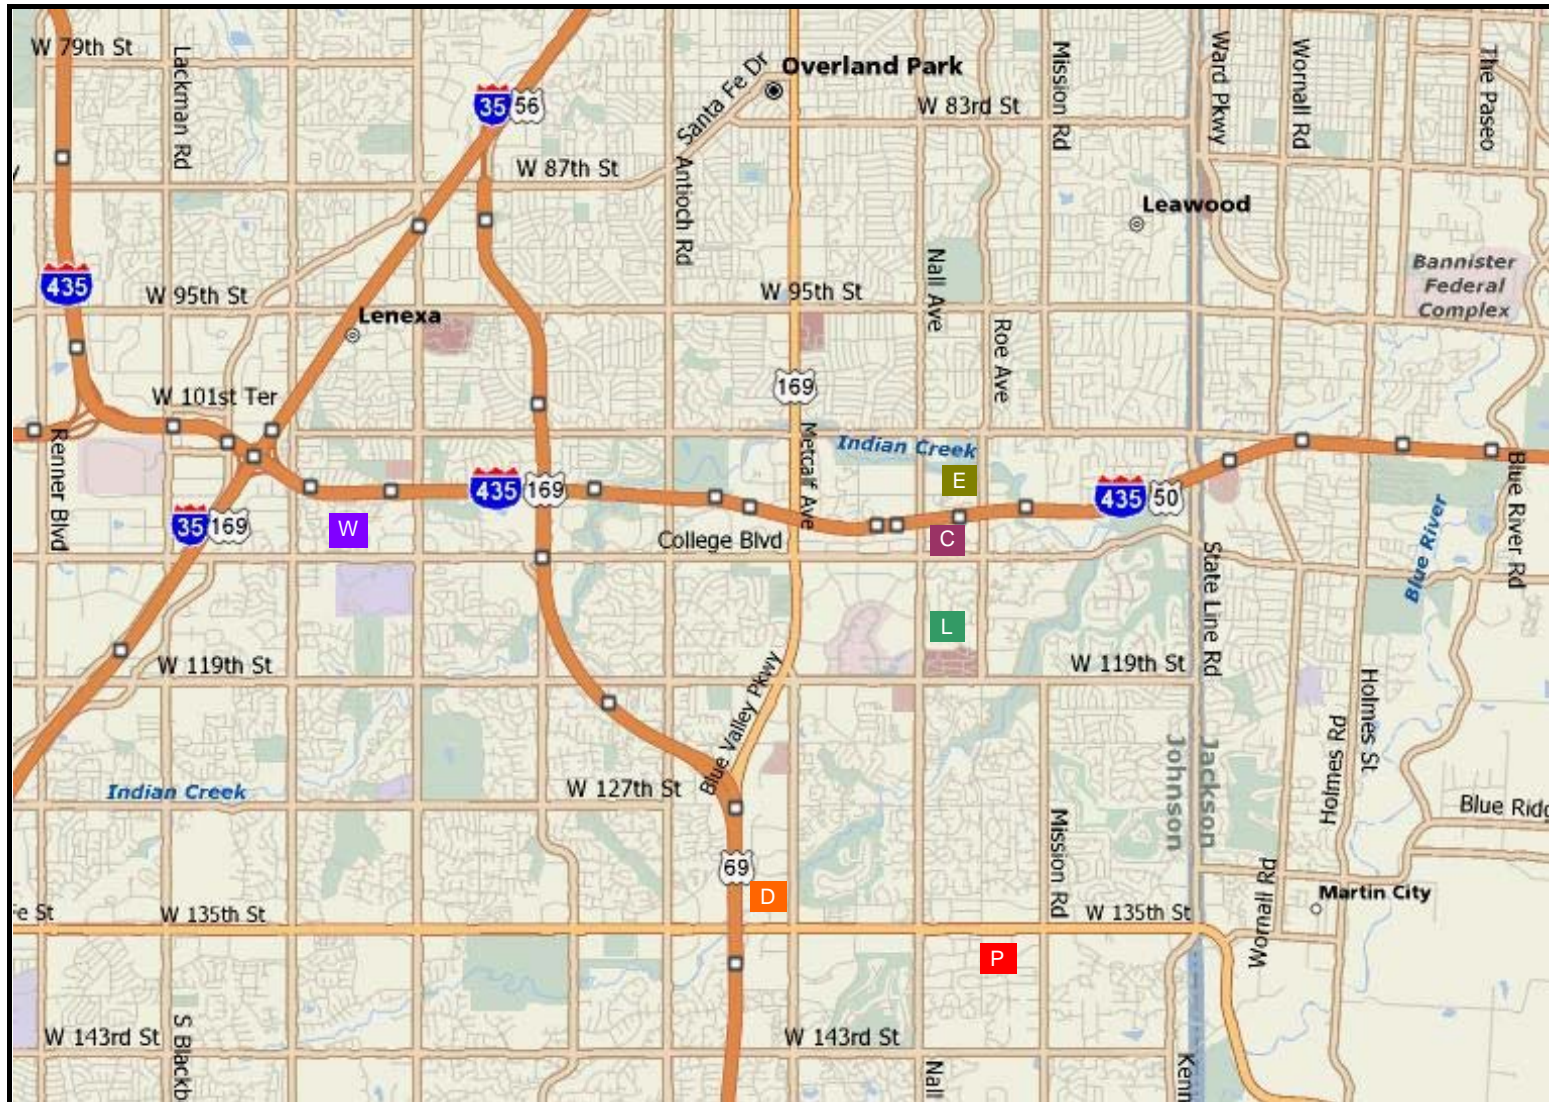

Executive Suites & Services Locations

C **College Corporate Centre**
5350 College Boulevard

L **Leawood Commons**
11409 Ash

D **Deer Creek Woods**
7381 W. 133rd Street

E **eCafe**
10650 Roe Avenue

P **Plaza Pointe**
4901 W. 136th Street
4831 W. 136th Street

W **West College Office Park**
College and Hauser