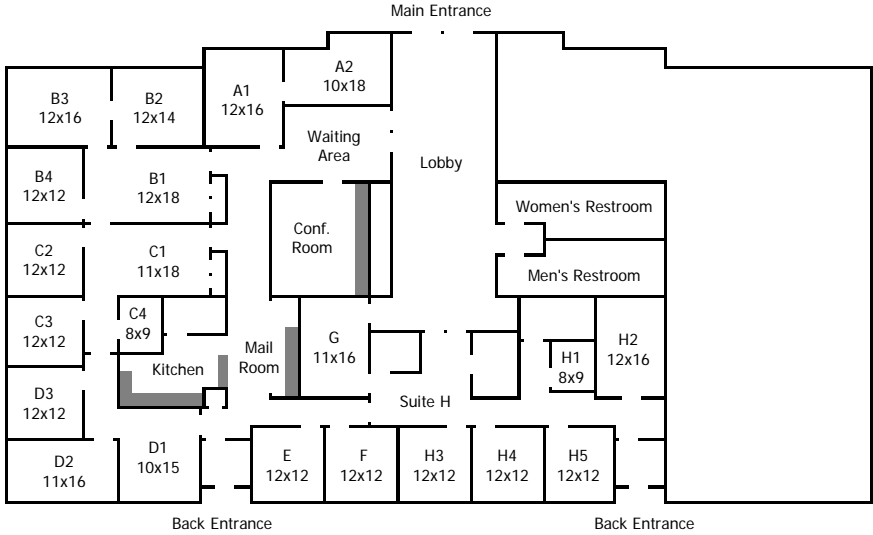

Plaza Pointe II

4831 W. 136th Street | Leawood, KS 66224 | (913) 345-0917

Now open next door to our Plaza Pointe office is Plaza Pointe II. These offices are an excellent place to grow your business. Plaza Pointe II features private office suites with 1 to 8 rooms each. Services and amenities include a State-of-the-Art telephone system, phone answering services, 24 hour voicemail, conference and meeting facilities, copying, faxing, printing, high speed internet access and a fully equipped kitchen and break area.