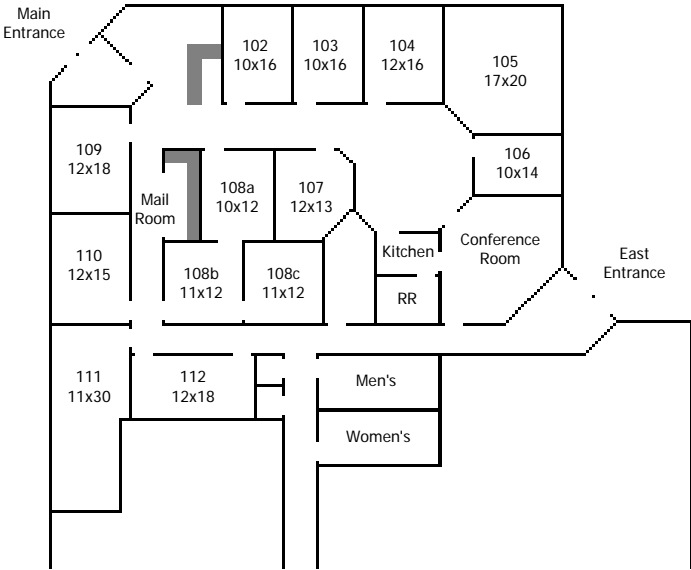

College Corporate Centre

5350 College Boulevard | Overland Park, KS 66211 | (913) 491-1003

College Corporate Centre is a 25 acre office complex located on College Boulevard, the premier office corridor in Johnson County. College Corporate Centre is a beautifully landscaped office park featuring tree lined walkways, rich flower gardens and quiet picnic areas in a great suburban location. These offices provide great access to I-435, the major arterial beltway around metropolitan Kansas City.